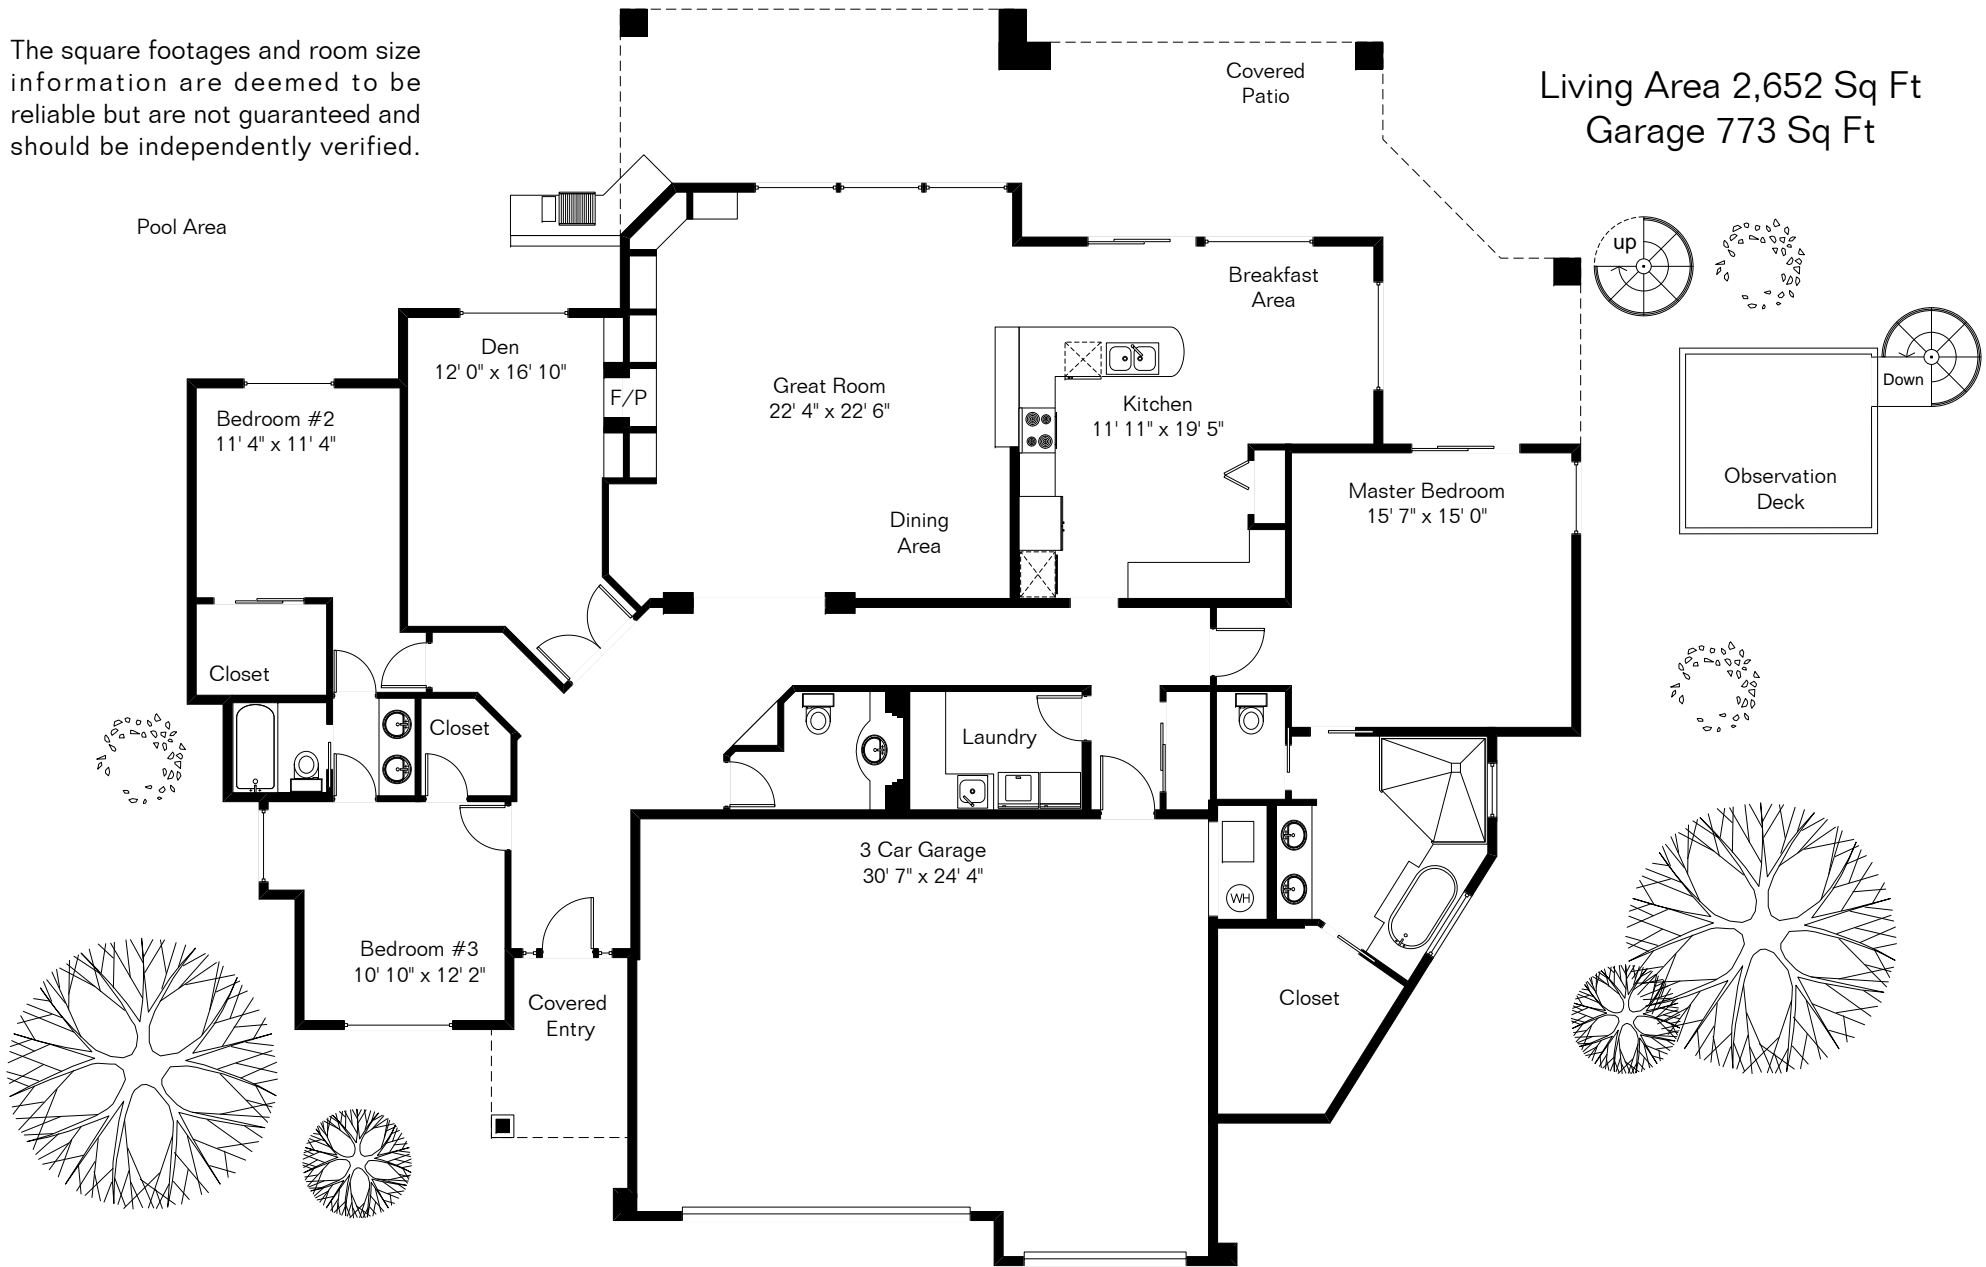

The square footages and room size information are deemed to be reliable but are not guaranteed and should be independently verified.

Living Area 2,652 Sq Ft
Garage 773 Sq Ft

975 W Placita Luna Bonita

Presented by Barbara Lasky
Long Realty Company
(520) 240-3560

Site Visit February 2009

0 ft. 6 ft. 10 ft. 20 ft.

Copyright 2009 Floor Plans First! LLC
All Rights Reserved.

www.FloorPlansFirst.com

Toll Free (877) 887-1500
Voice (520) 881-1500
Fax (520) 791-7701

Floor Plans First!
See the Floor Plan First!