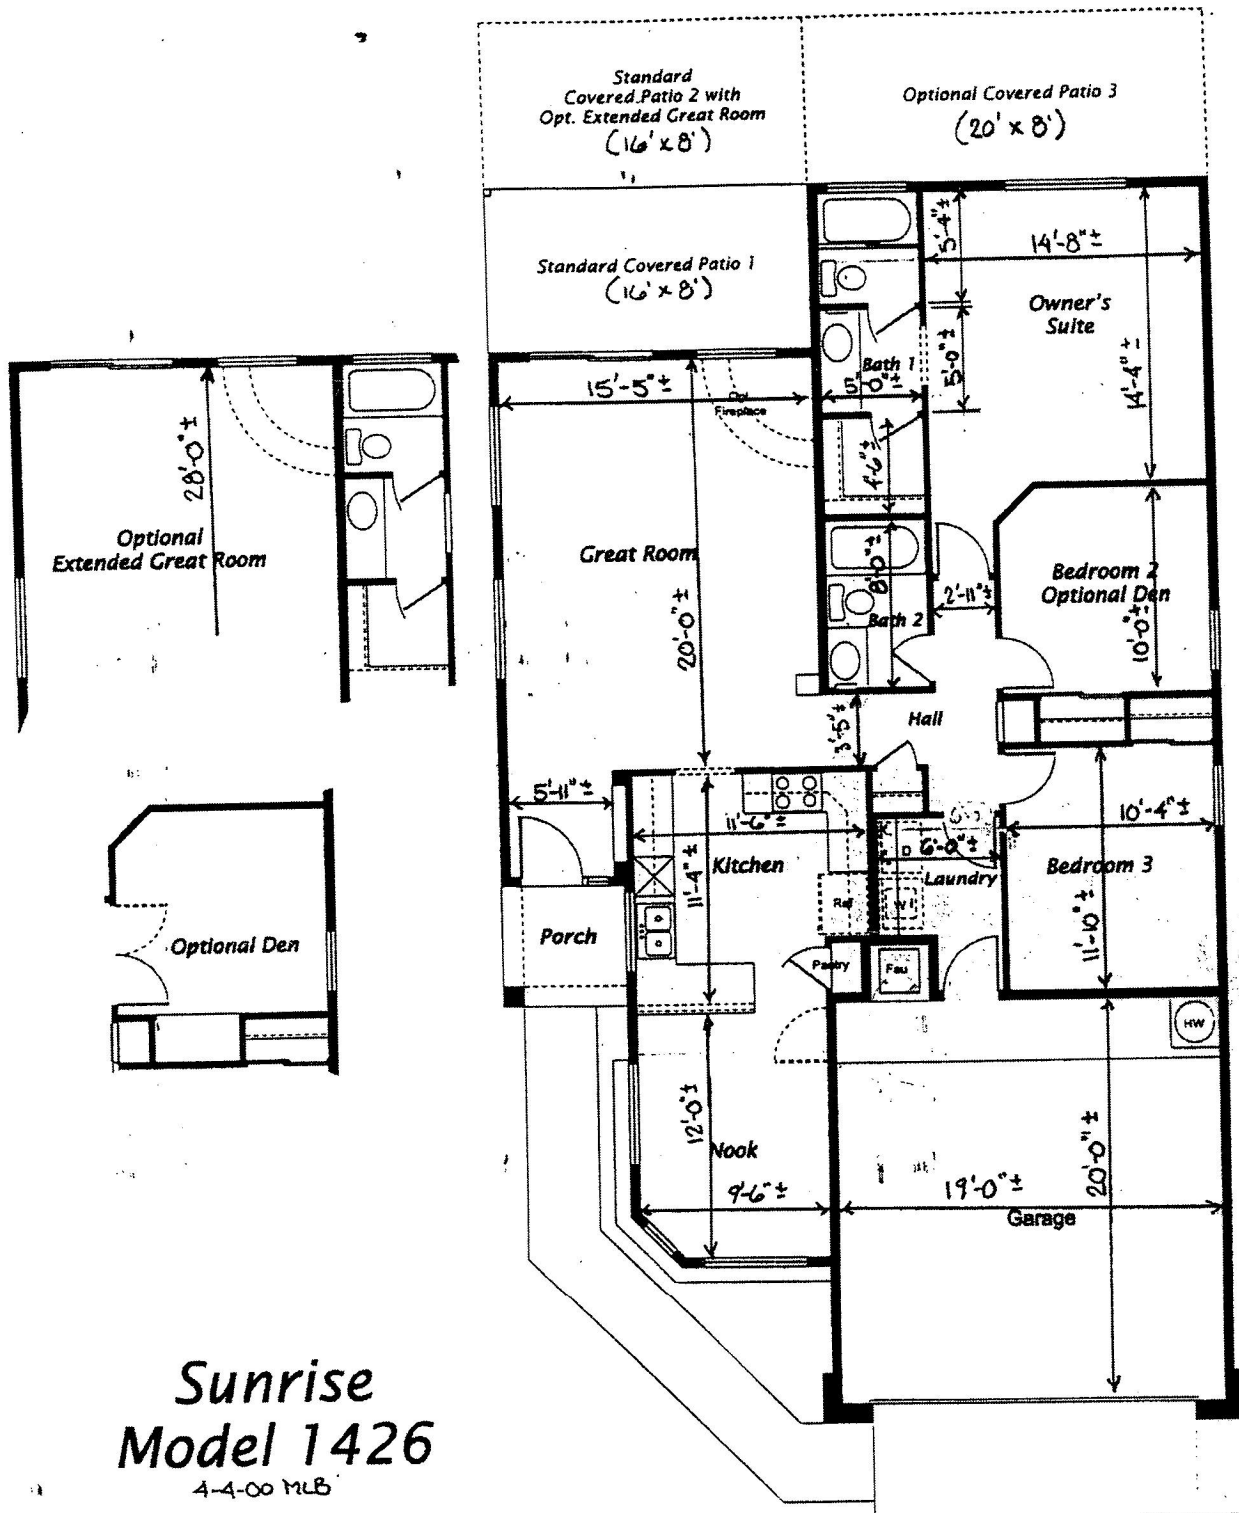

Desert Star

Sunrise
Model 1426

4-4-00 MLB

CANOA
HOMES

Floor plans and renderings are artist's conceptions. Actual construction may vary. Seller has been provided the dimensions and square footage of the home by its Architect, but makes no representation to dimensions or square footage, and purchaser shall independently investigate such matters. Interior and exterior architectural features may vary depending on elevation.